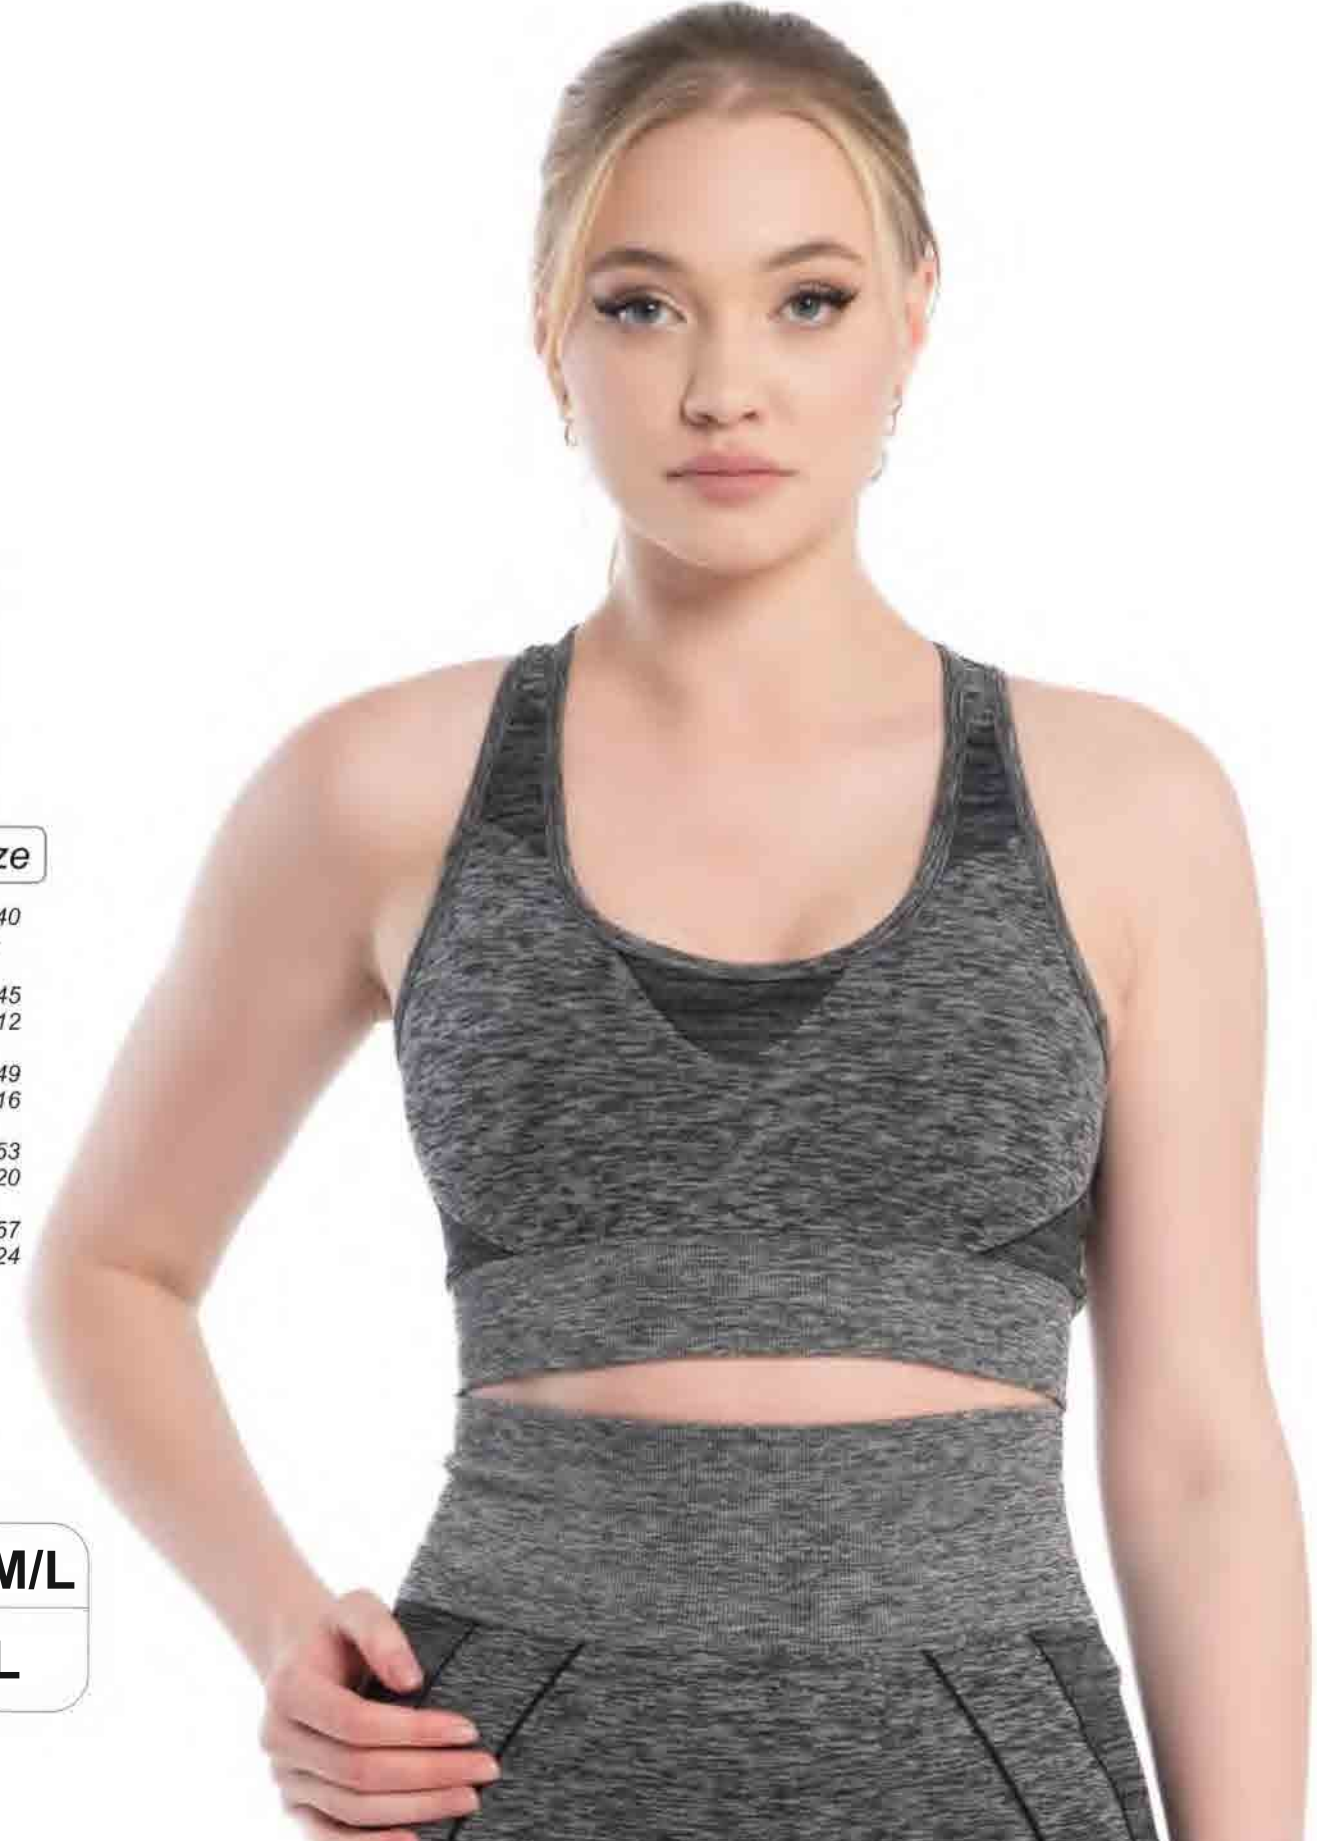

Ten Beige
Siyah Black
Beyaz White

Beden/Size

S ☒ 36-40
6-8
M ☒ 40-45
10-12
L ☒ 45-49
14-16
XL ☒ 49-53
18-20
2XL ☒ 53-57
22-24

S/M M/L

L/XL